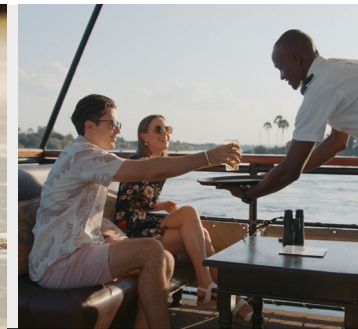

Bushtracks Premium River Safaris

OVERVIEW

Experience ultimate relaxation on our Premium River Safari, where elegance meets adventure just above Victoria Falls. Glide through secluded channels in a stylish, custom-designed boat, savoring gourmet snacks and exceptional service as you explore the upper Zambezi in rare tranquility.

INCLUSIONS & EXCLUSIONS

- Convenient round-trip transfers from hotels within Victoria Falls
- A selection of complimentary canapes and refreshments prepared onboard
- Scenic river cruise with experienced skipper guides
- Premium spirits are excluded
- Visa fees excluded (if guest transfers from another country)