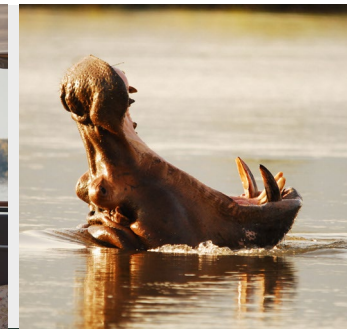

Bushtracks Premium River Safaris

OVERVIEW

Experience ultimate relaxation on our Premium River Safari, where elegance meets adventure just above Victoria Falls. Glide through secluded channels in a stylish, custom-designed boat, savoring gourmet snacks and exceptional service as you explore the upper Zambezi in rare tranquility.

INCLUSIONS & EXCLUSIONS

- Convenient round-trip transfers from hotels within Victoria Falls
- A selection of complimentary canapes and refreshments prepared onboard
- Scenic river cruise with experienced skipper guides
- Premium spirits are excluded
- Visa fees excluded (if guest transfers from another country)