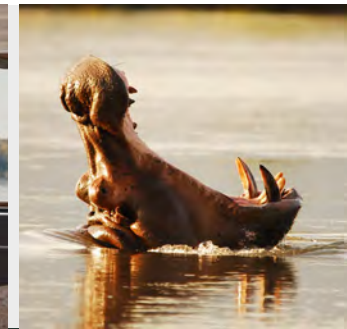

Bushtracks Premium River Safaris

OVERVIEW

Experience ultimate relaxation on our Premium River Safari, where elegance meets adventure just above Victoria Falls. Glide through secluded channels in a stylish, custom-designed boat, savoring gourmet snacks and exceptional service as you explore the upper Zambezi in rare tranquility.

INCLUSIONS & EXCLUSIONS

- Convenient round-trip transfers from hotels within Victoria Falls
- A selection of complimentary canapes and refreshments prepared onboard
- Scenic river cruise with experienced skipper guides
- Premium spirits are excluded
- Visa fees excluded (if guest transfers from another country)