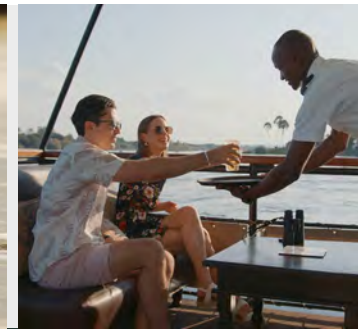

Bushtracks Premium River Safaris

OVERVIEW

Experience ultimate relaxation on our Premium River Safari, where elegance meets adventure just above Victoria Falls. Glide through secluded channels in a stylish, custom-designed boat, savoring gourmet snacks and exceptional service as you explore the upper Zambezi in rare tranquility.

INCLUSIONS & EXCLUSIONS

- Convenient round-trip transfers from hotels within Victoria Falls
- A selection of complimentary canapes and refreshments prepared onboard
- Scenic river cruise with experienced skipper guides
- Premium spirits are excluded
- Visa fees excluded (if guest transfers from another country)